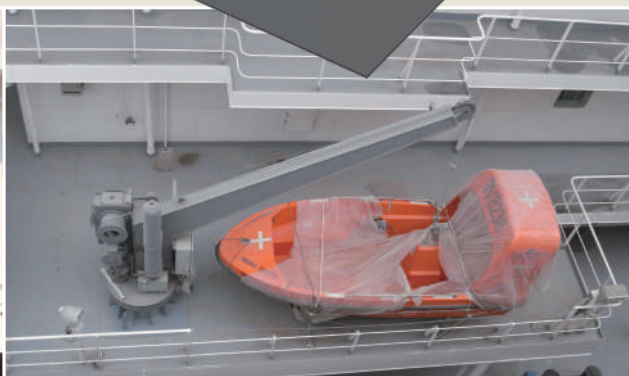

>> 单臂回转吊艇架

SINGLE ARM SLEWING BOAT RAFT DAVIT & CRANE

The Single arm slewing boat/raft davit is mainly used for lifting and lowering rescue boat, and also for lowering life raft. Additionally, it is also acted as crane based on client's requirement.

型号 MODEL	工作负荷 S.W.L.(KN)	适用救生艇 Suitable Lifeboat	最大回转半径 Max Stewing Radius
JY-SAP14	S.W.L 14KN	Rescue Boat for offshore Can't slewing	
JY-SAF21	S.W.L 21KN 14KN for hoisting 14KN for slewing	Rescue Boat	≤ 5.4M
JY-SA23	S.W.L 23KN	Only for rescue boat	≤5M Crane: ≤7M
JY-SAF23	14KN for hoisting 14KN for slewing	For rescue boat & life raft	
JY-SAFC23	1.5T for Crane	For rescue boat & life raft & Crane	
JY-SA23S	S.W.L 23KN 14KN for hoisting 5KN for slewing	Only for Life raft	≤4.2M
JY-SAF33	S.W.L 33KN 14KN for hoisting 14KN for slewing	Only for Life raft	≤4.5M
JY-HSR23	S.W.L 23KN	For rescue boat & life raft	≤5M
JY-HSR30	S.W.L 30KN	For rescue boat & life raft	≤4.5M