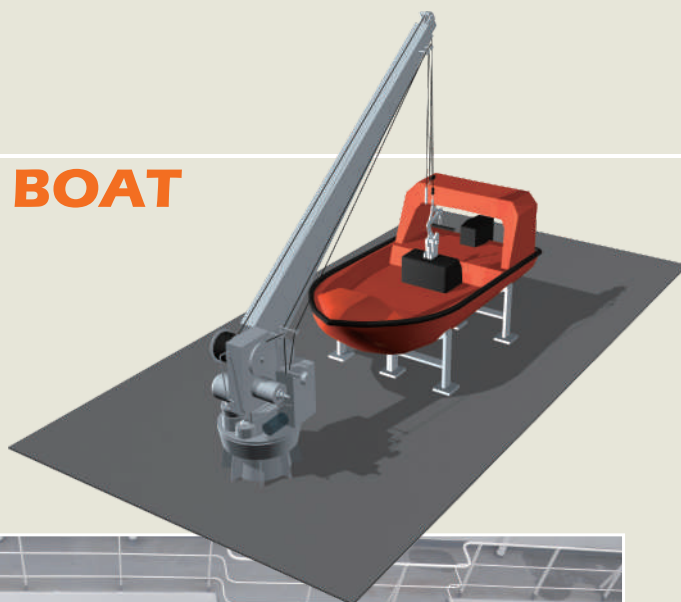

>> 单臂回转吊艇架

SINGLE ARM SLEWING BOAT RAFT DAVIT & CRANE

The Single arm slewing boat/raft davit is mainly used for lifting and lowering rescue boat, and also for lowering life raft. Additionally, it is also acted as crane based on client's requirement.

型号 MODEL	工作负荷 S.W.L.(KN)	适用救生艇 Suitable Lifeboat	最大回转半径 Max Stewing Radius
JY-SAP14	S.W.L 14KN	Rescue Boat for offshore Can't slewing	
JY-SAF21	S.W.L 21KN 14KN for hoisting 14KN for slewing	Rescue Boat	≤ 5.4M
JY-SA23	S.W.L 23KN	Only for rescue boat	≤5M Crane: ≤7M
JY-SAF23	14KN for hoisting 14KN for slewing	For rescue boat & life raft	
JY-SAFC23	1.5T for Crane	For rescue boat & life raft & Crane	
JY-SA23S	S.W.L 23KN 14KN for hoisting 5KN for slewing	Only for Life raft	≤4.2M
JY-SAF33	S.W.L 33KN 14KN for hoisting 14KN for slewing	Only for Life raft	≤4.5M
JY-HSR23	S.W.L 23KN	For rescue boat & life raft	≤5M
JY-HSR30	S.W.L 30KN	For rescue boat & life raft	≤4.5M